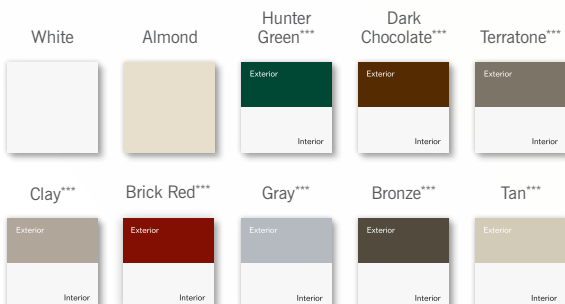

+ COLOR OPTIONS**

Scan to watch a video about our Series 8300.

ENERGY STAR compliance available in all series. Verify product specifics before ordering.

Note: Manufacturer reserves the right to substitute components as necessary for continued product improvement.

* Screens are not meant to restrain a child from falling through an open window.

** Printing process may affect color shown. Please refer to actual window sample when selecting colors.

*** Grid offering limited to 5/8" contoured or SDL on exterior painted windows. Only use mild, water based household cleaner on painted product and rinse immediately with water. See full cleaning instructions for details.