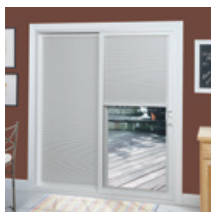

SERIES 312 SLIDING PATIO DOOR

- Offered in range of sizes: 5', 6', 6'4", 8', 9', even 12'
- Custom sizes available
- Available in 6'8" height up to 12' wide
- Field reversible (not available with BBG)
- Aluminum track for moving panel
- Easy installation in new construction applications
- Screen comes standard*
- Deluxe color-matched hardware
- Keyed lock standard

CUSTOM Options

- Low-E Glass
- Low-E Glass + Argon Gas
- Ultra Low-E Glass + Argon Gas (May be required for Energy Star rating)
- 5/8" or 3/4" flat, 5/8" or 1" contoured, 5/8" contoured valance and distinctive diamond pattern grids available
- Side lites; transoms & specialty shapes; upgraded, deluxe heavy-duty screen
- Light and dark shades of oak or cherry interior wood laminate and bronze exterior laminate
- Brass or Brushed Nickel hardware
- Available in 5', 6', 6'4", 8', 9', and 12' configurations
- 1-1/8" Simulated Divided Lite

5/8" or 3/4" flat and 5/8" or 1" contoured grids are available.

BLINDS Between the Glass

Available in 6068 with white, interior and exterior finishes. Blinds, operators and glass panels available in white only.

Easy to raise, lower and tilt blinds.

Controls light and privacy.

Never needs dusting and is safe for pets and children!

COLOR Options**

White	Almond	Bronze Ext. Laminate	
Hunter Green	Dark Chocolate	Terratone	Clay
Brick Red	Gray	Bronze	Tan